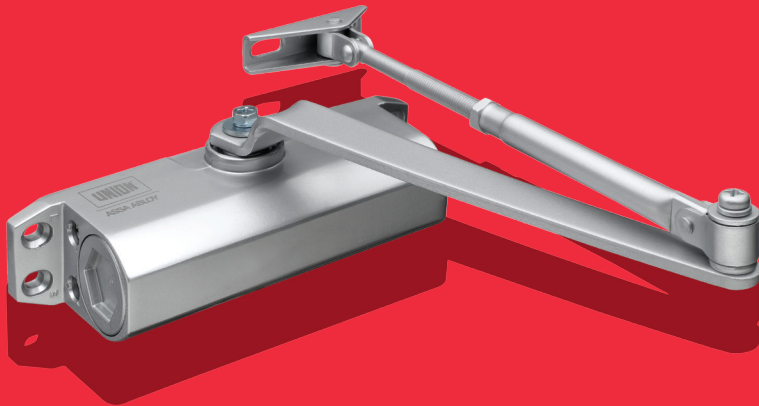

CE3 **F**

**MAKE IT
UNION**

The new CE3F Fixed Size 3 Rack and Pinion Door Closer

UNION[®]

ASSA ABLOY

Trusted by **Professionals**

ASSA ABLOY, the global leader
in door opening solutions

Quality, Reliability, Expertise...

The new CE3F Fixed Size 3 Rack and Pinion Door Closer

 Marked to EN 1154 in all 3 mounting positions

 Fire rated for timber (FD120) and metal (FD240) fire doors

 Certifire approved

 Remarkably robust, yet provides incredible value for money

2. Easy to install

- Quick and easy fitting process with specific template for each mounting position, to prevent mistakes. Installation video available at www.uniononline.co.uk/CE3F
- Uses the same footprint and fixing dimensions as most popular UK door designs – can be easily retro fitted with minimum effort.
- Non-handed design which provides flexibility - reducing the amount of parts stocked.

3. Easy to adjust

- Adjustable arm allows the CE3F to be easily installed and adjusted in multiple applications.

4. Easy to set up

- Side mounted door speed and latch controls for convenient access - allowing easy and accurate set up of the door opening and closing.