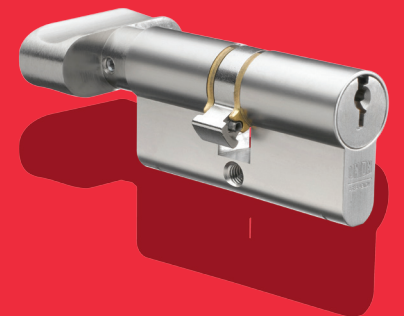

CE3 **F**

**MAKE IT
UNION**

The new CE3F Fixed Size 3 Rack and Pinion Door Closer

UNION[®]

ASSA ABLOY

Trusted by **Professionals**

ASSA ABLOY, the global leader
in door opening solutions

Quality, Reliability, Expertise...

The new CE3F Fixed Size 3 Rack and Pinion Door Closer

 Marked to EN 1154 in all 3 mounting positions

 Fire rated for timber (FD120) and metal (FD240) fire doors

 Certifire approved

 Remarkably robust, yet provides incredible value for money

2. Easy to install

- Quick and easy fitting process with specific template for each mounting position, to prevent mistakes. Installation video available at www.uniononline.co.uk/CE3F
- Uses the same footprint and fixing dimensions as most popular UK door designs – can be easily retro fitted with minimum effort.
- Non-handed design which provides flexibility - reducing the amount of parts stocked.

3. Easy to adjust

- Adjustable arm allows the CE3F to be easily installed and adjusted in multiple applications.

4. Easy to set up

- Side mounted door speed and latch controls for convenient access - allowing easy and accurate set up of the door opening and closing.