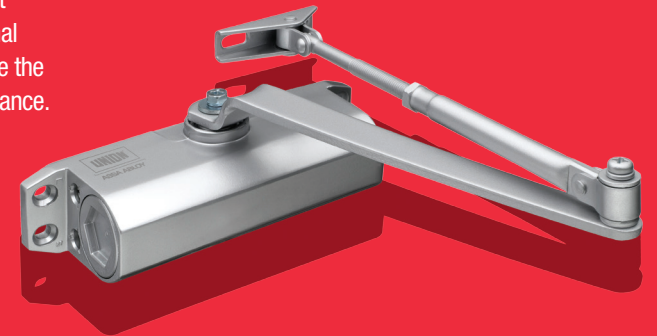

UNION reliability

All of our products undergo the most rigorous testing – way beyond normal UK standards – in order to guarantee the longest lifetime of excellent performance.